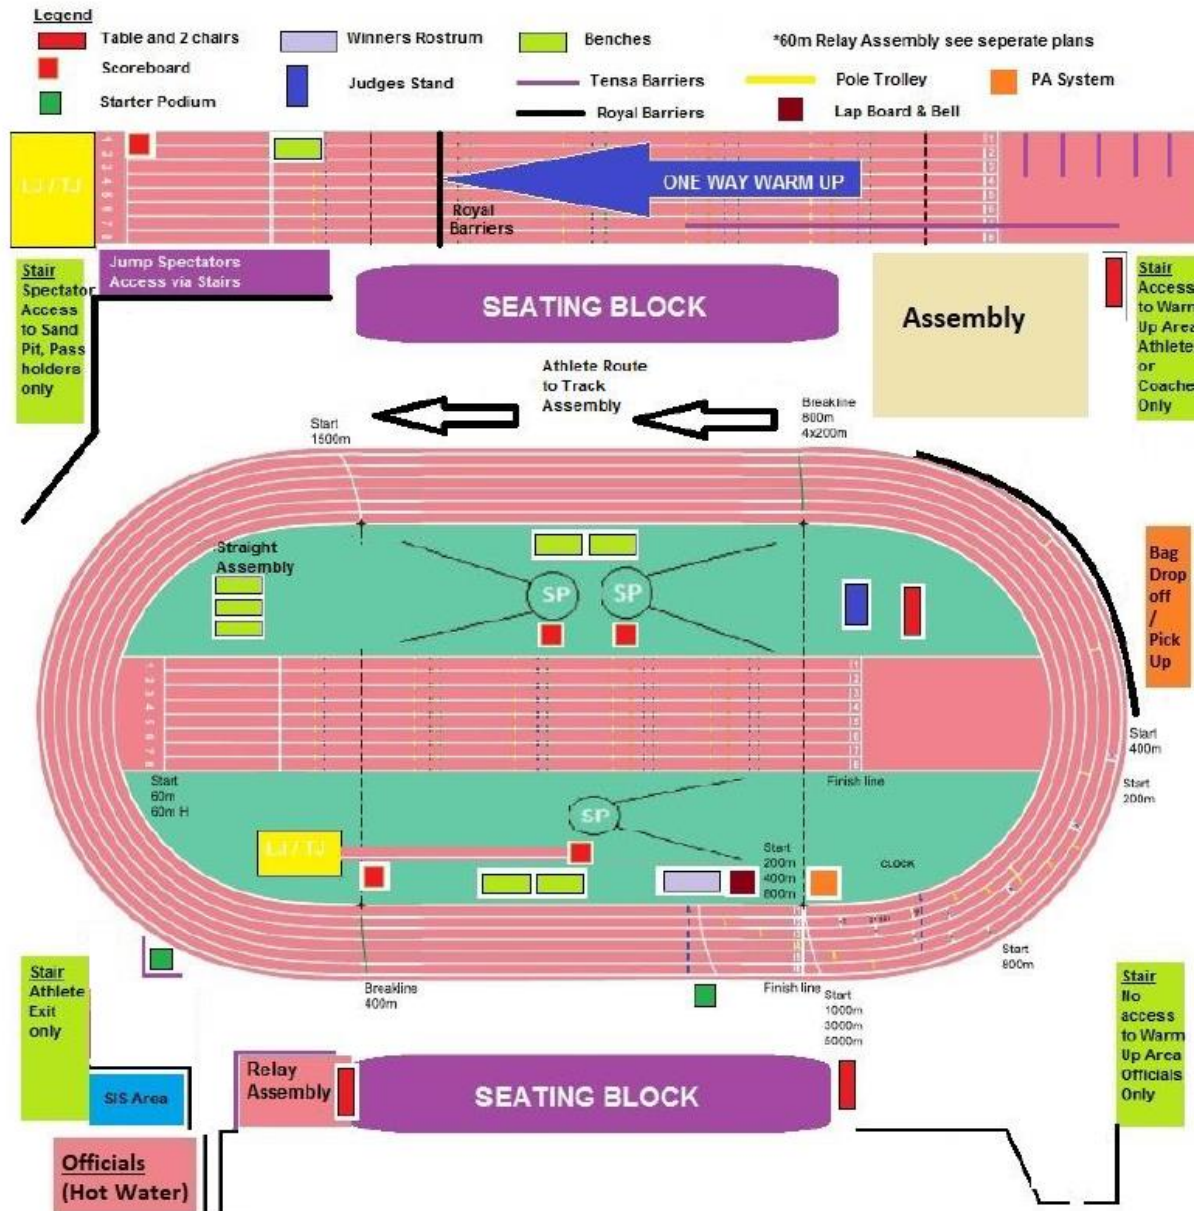

# EMIRATES ARENA – FACILITY MAP

## Track

Kerbing to be laid around whole track.

Starters Podiums will require 3 chairs

Royal barriers in Warm UP track placed 35m from sand pit

## Field

Each event site will require Scoreboard, 3 Benches, Cone, Red Flag, White Flag, Measuring Tape

## Horizontal Jumps

White insert board

Sand watered and dug over in both pits. Sand raked towards take off board and level with track.