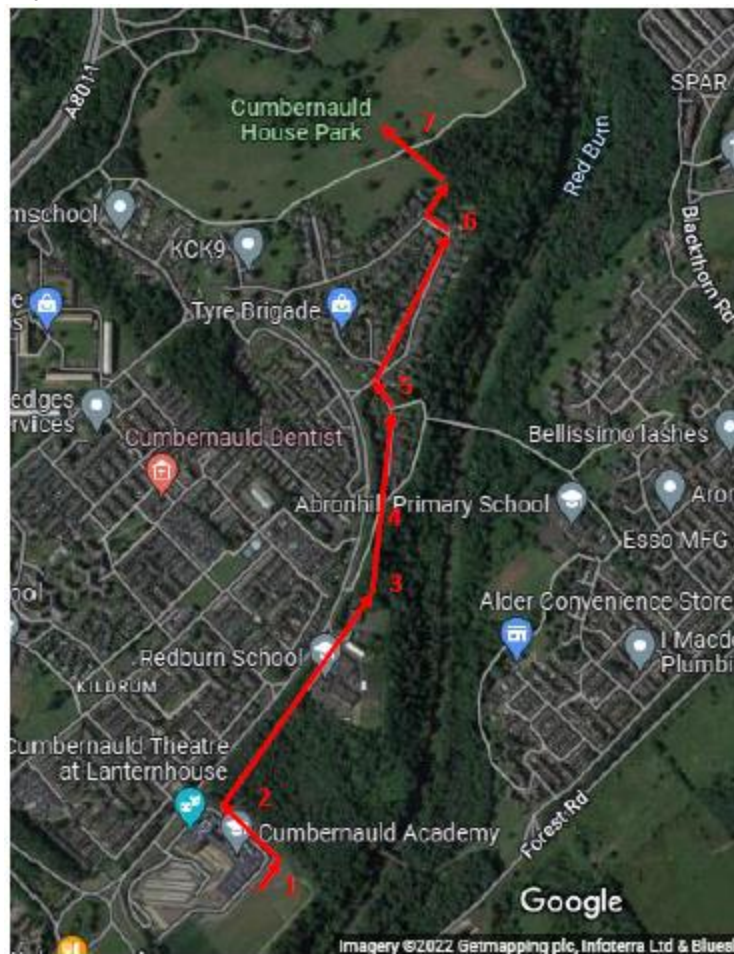

Cumbernauld Academy to the National XC Relay Course (15min Walk):

1. Exit the School through the school gate behind the main building and **turn left** for 100m.
2. **Turn 1st right** and carry on passing Redburn School & Mossknowe Gospel Hall both on the right hand side.
3. Carry on past the bus stop on the left hand side down the hill pass the underpass.
4. Take the **next left** up Burn View.
5. At the top of Burn View **turn right** and walk along Glen View until you get to the bottom.
6. Turn left at the bottom of Glen View, then **turn first right** into Cumbernauld Park.
7. Walk **straight ahead** and you will see the Course & Club Tents