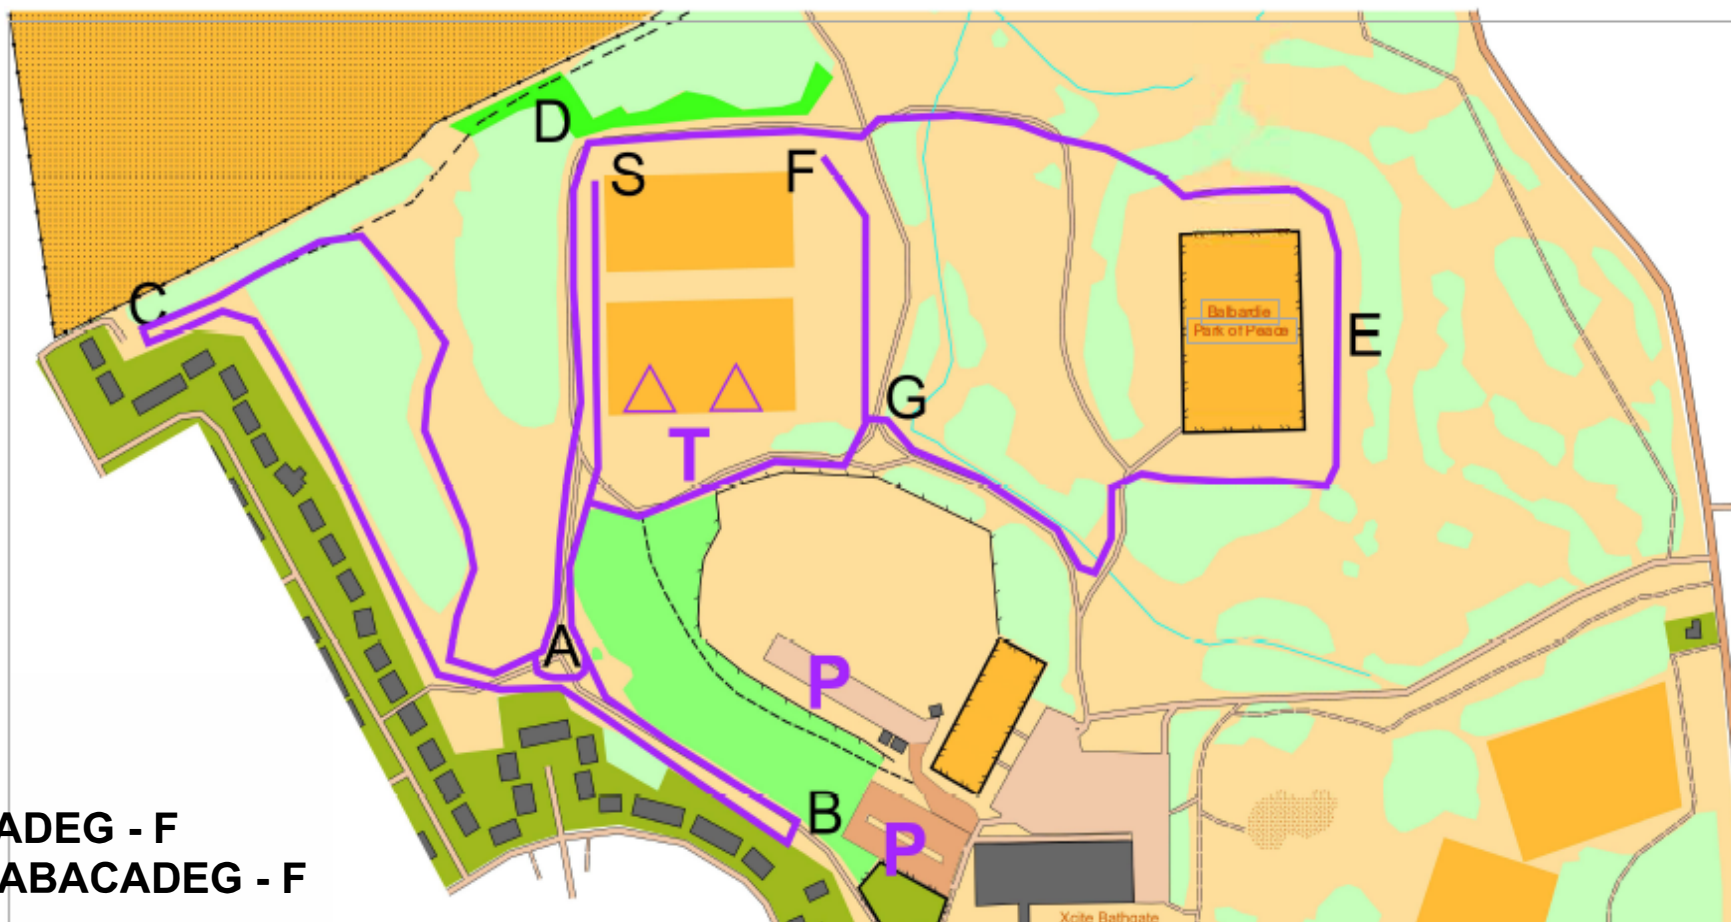

WL Schools Cross Country
Xcite Sports Centre
Balbardie Park of Peace, Bathgate
EH48 4LA

Wed 9th October 2024

Legend

- Building
- Road; Path
- Private, forbidden access!
- Open land
- Thicket, Trees

0 100m

P XC Parking

Short Lap S - ADEG - F

Long Lap S - ABACADEG - F

12.00 P7 Girls 1 Short 1.5km
 12.15 P7 Boys 1 Short 1.5km
 12.30 ASN Race 1 Short 1.5km
 12.40 S1 Girls 1 Short 1.5km
 12.50 S1 Boys 1 Short 1.5km

13.00 S2 Girls 1 Long 2.6km
 13.10 S2 Boys 1 Long 2.6km
 13.20 S3 Girls 1 Long 2.6km
 13.30 S3 Boys 1 Long 2.6km

13.40 S4/5/6 Girls 1 Long 2.6km
 13.50 S4/5/6 Boys 1 Long 2.6km