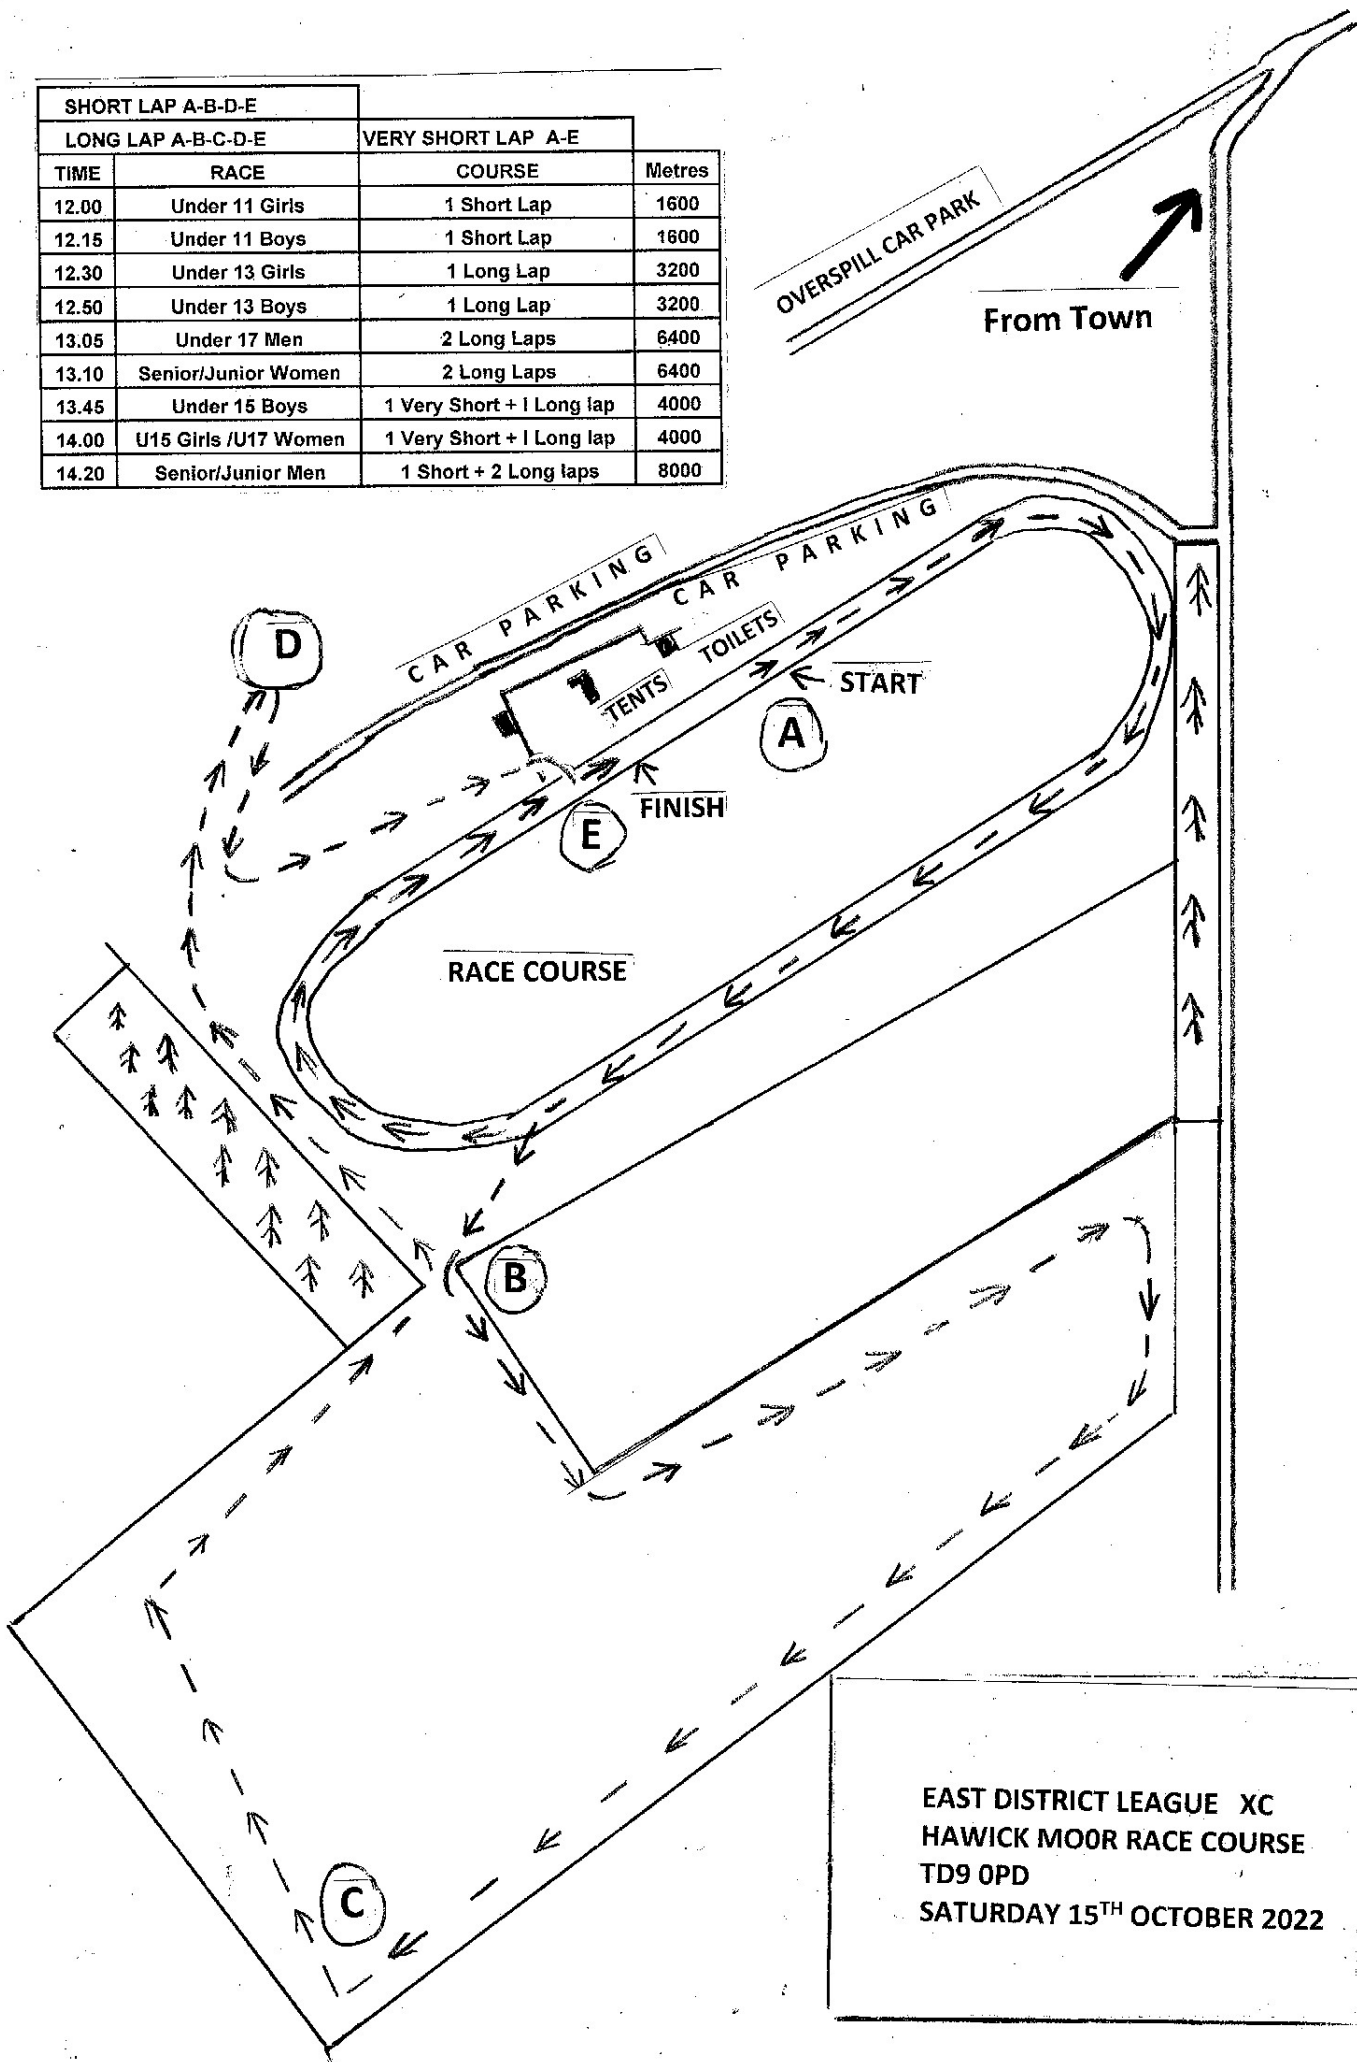

SHORT LAP A-B-D-E			
LONG LAP A-B-C-D-E		VERY SHORT LAP A-E	
TIME	RACE	COURSE	Metres
12.00	Under 11 Girls	1 Short Lap	1600
12.15	Under 11 Boys	1 Short Lap	1600
12.30	Under 13 Girls	1 Long Lap	3200
12.50	Under 13 Boys	1 Long Lap	3200
13.05	Under 17 Men	2 Long Laps	6400
13.10	Senior/Junior Women	2 Long Laps	6400
13.45	Under 15 Boys	1 Very Short + 1 Long lap	4000
14.00	U15 Girls /U17 Women	1 Very Short + 1 Long lap	4000
14.20	Senior/Junior Men	1 Short + 2 Long laps	8000

EAST DISTRICT LEAGUE XC  
 HAWICK MOOR RACE COURSE  
 TD9 OPD  
 SATURDAY 15<sup>TH</sup> OCTOBER 2022