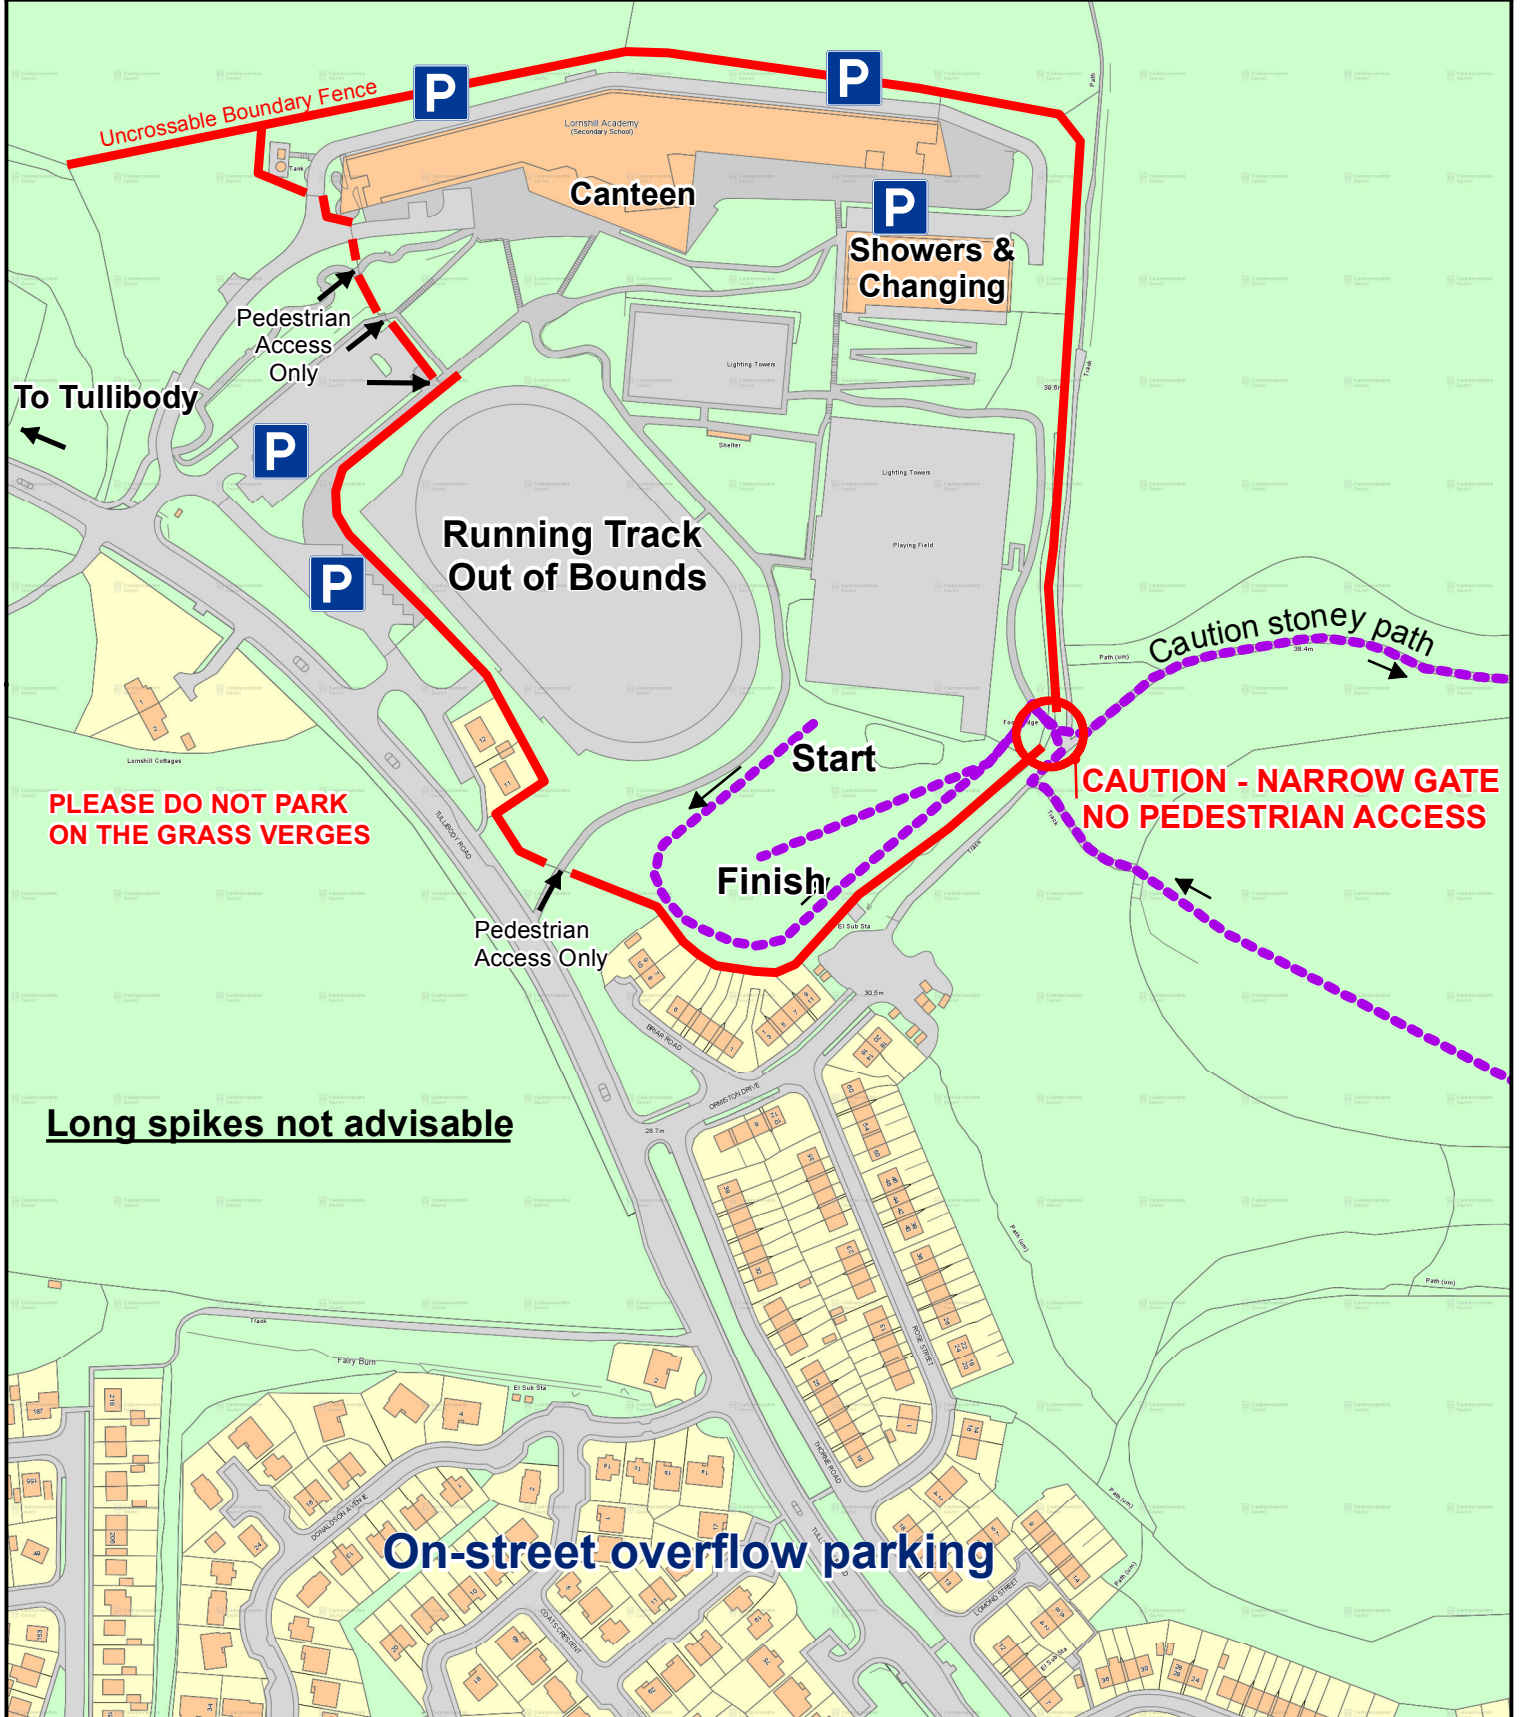

# East District Cross Country League - Lornshill Academy, Alloa, FK10 2ES

Scale 1:3,000 @ A4

0 25 50 100 150 200 Metres