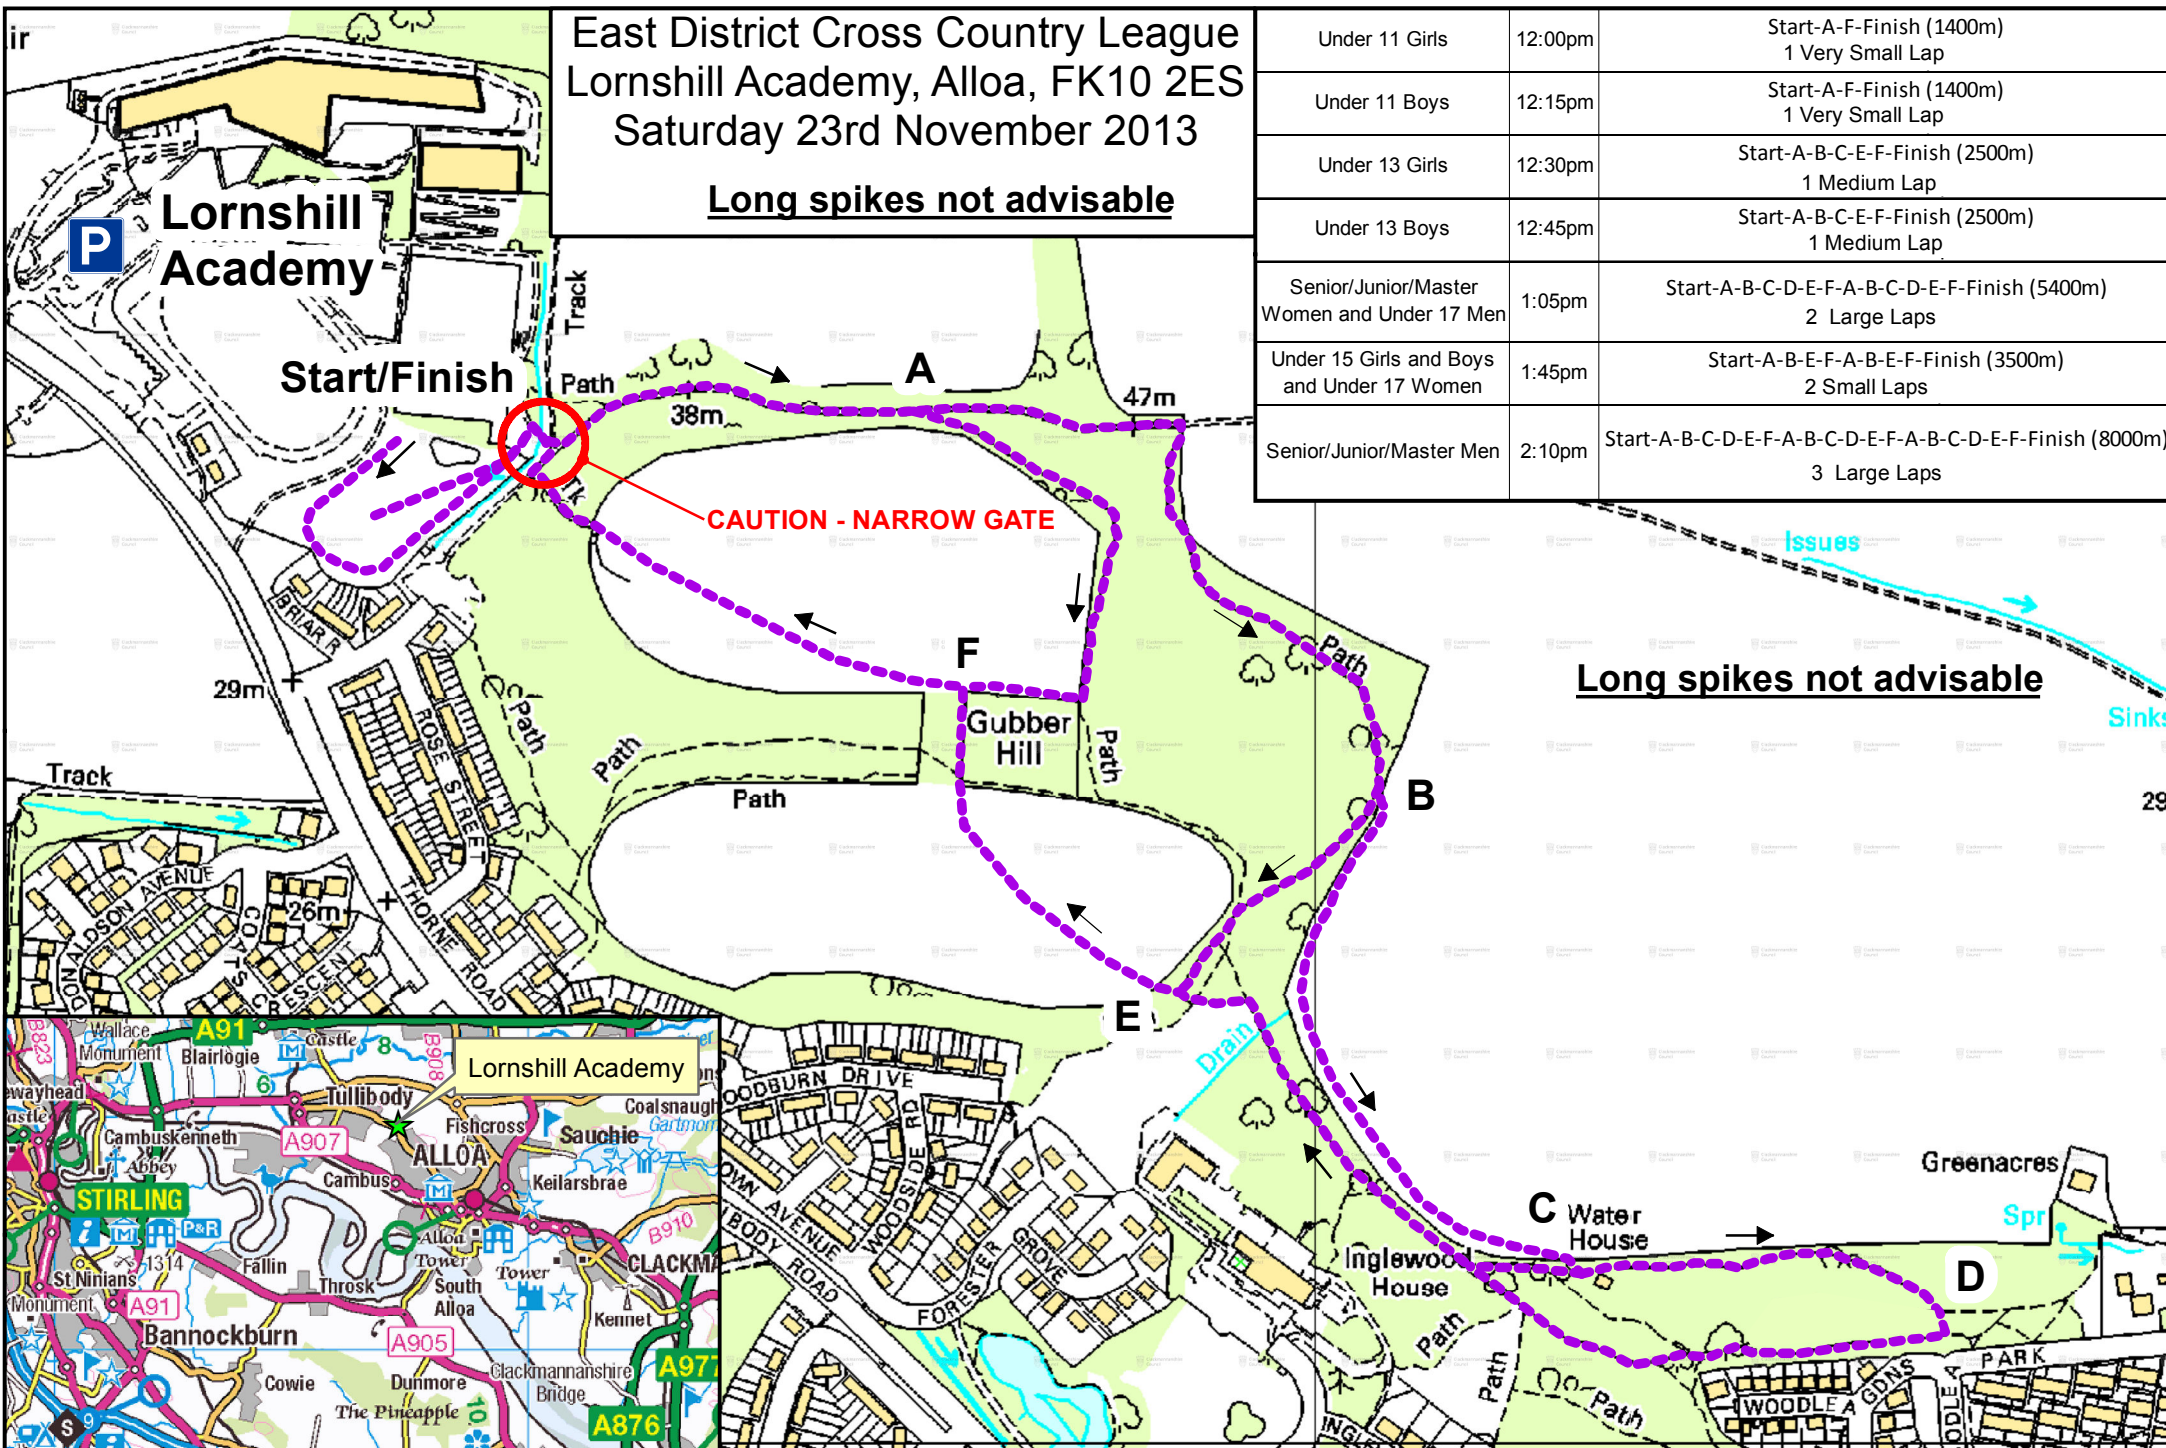

East District Cross Country League Lornshill Academy, Alloa, FK10 2ES Saturday 23rd November 2013

Long spikes not advisable

Under 11 Girls	12:00pm	Start-A-F-Finish (1400m) 1 Very Small Lap
Under 11 Boys	12:15pm	Start-A-F-Finish (1400m) 1 Very Small Lap
Under 13 Girls	12:30pm	Start-A-B-C-E-F-Finish (2500m) 1 Medium Lap
Under 13 Boys	12:45pm	Start-A-B-C-E-F-Finish (2500m) 1 Medium Lap
Senior/Junior/Master Women and Under 17 Men	1:05pm	Start-A-B-C-D-E-F-A-B-C-D-E-F-Finish (5400m) 2 Large Laps
Under 15 Girls and Boys and Under 17 Women	1:45pm	Start-A-B-E-F-A-B-E-F-Finish (3500m) 2 Small Laps
Senior/Junior/Master Men	2:10pm	Start-A-B-C-D-E-F-A-B-C-D-E-F-A-B-C-D-E-F-Finish (8000m) 3 Large Laps

Long spikes not advisable

Scale 1:5,000 @ A4

Reproduced by permission of Ordnance Survey on behalf of HMSO.
© Crown copyright and database rights 2013.
All rights reserved. Ordnance Survey Licence number 100020783