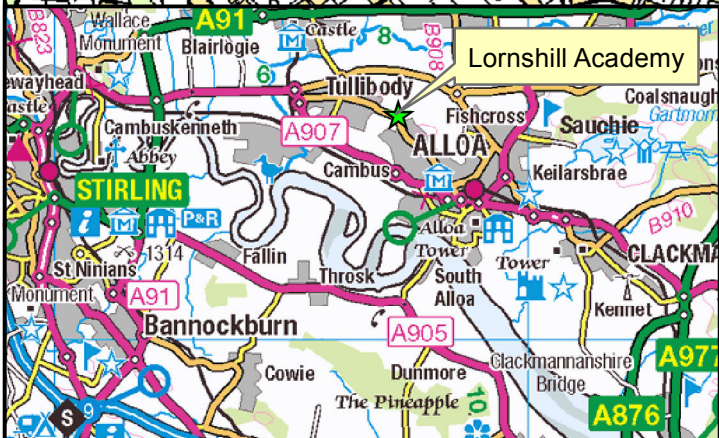

East District Cross Country League Lornshill Academy, Alloa, FK10 2ES Saturday 23rd November 2013

Long spikes not advisable

Under 11 Girls	12:00pm	Start-A-F-Finish (1400m) 1 Very Small Lap
Under 11 Boys	12:15pm	Start-A-F-Finish (1400m) 1 Very Small Lap
Under 13 Girls	12:30pm	Start-A-B-C-E-F-Finish (2500m) 1 Medium Lap
Under 13 Boys	12:45pm	Start-A-B-C-E-F-Finish (2500m) 1 Medium Lap
Senior/Junior/Master Women and Under 17 Men	1:05pm	Start-A-B-C-D-E-F-A-B-C-D-E-F-Finish (5400m) 2 Large Laps
Under 15 Girls and Boys and Under 17 Women	1:45pm	Start-A-B-E-F-A-B-E-F-Finish (3500m) 2 Small Laps
Senior/Junior/Master Men	2:10pm	Start-A-B-C-D-E-F-A-B-C-D-E-F-A-B-C-D-E-F-Finish (8000m) 3 Large Laps

Long spikes not advisable

Scale 1:5,000 @ A4

Reproduced by permission of Ordnance Survey on behalf of HMSO.
© Crown copyright and database rights 2013.
All rights reserved. Ordnance Survey Licence number 100020783