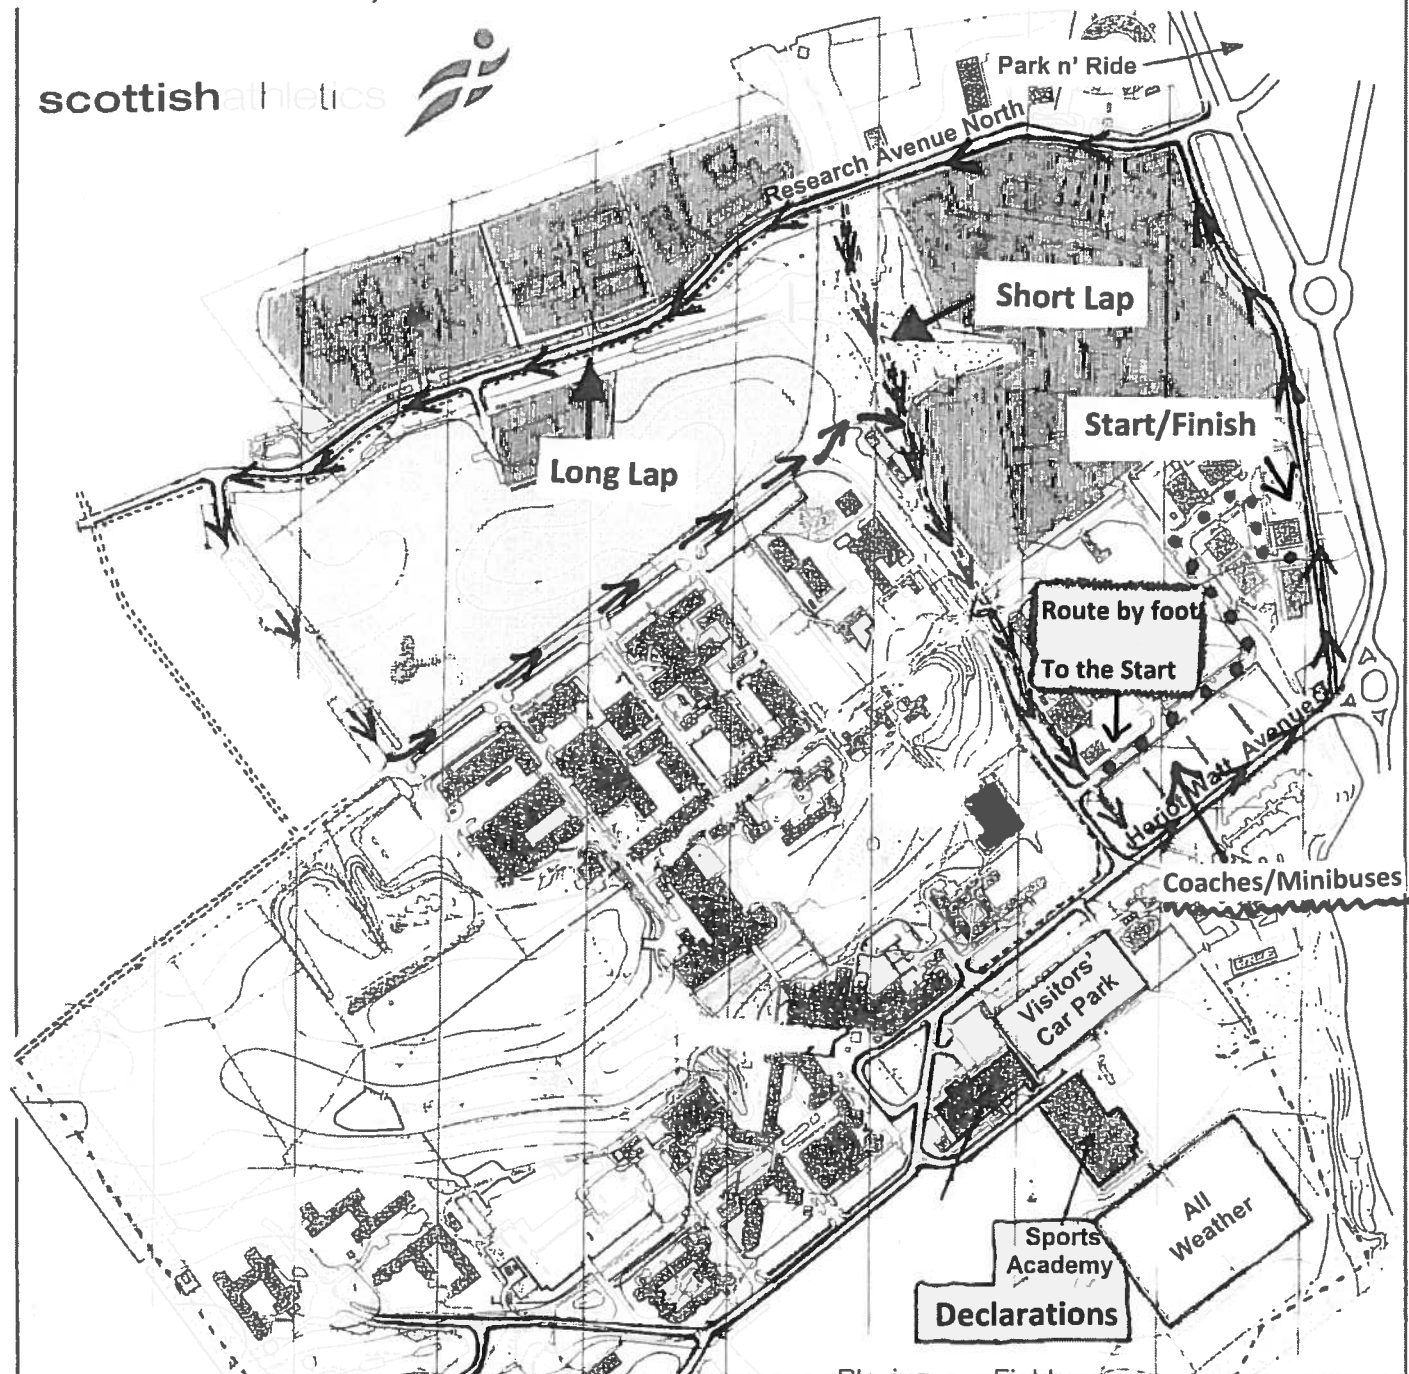

NATIONAL YOUNG ATHLETES ROAD RACE CHAMPIONSHIPS

Riccarton Campus, Heriot Watt University EH14 4AS

SUNDAY 17th MARCH, 2013

City Bypass A720 

scottishathletics 

Key	
Rough Footpath	-----
Tarmac Footpath	-----
Road	=====
Woodland	

RACE	START TIME	DISTANCE	LAPS
U13 Girls	11.30	2800 metre	1 long lap
U13 Boys	11.45	2800 metre	1 long lap
U15 Girls	12.00	4500 metre	1 long + 1 short lap
U15 Boys	12.25	4500 metre	1 long + 1 short lap
U17 Women	12.45	5600 metre	2 long laps
U17 Men	13.10	5600 metre	2 long laps