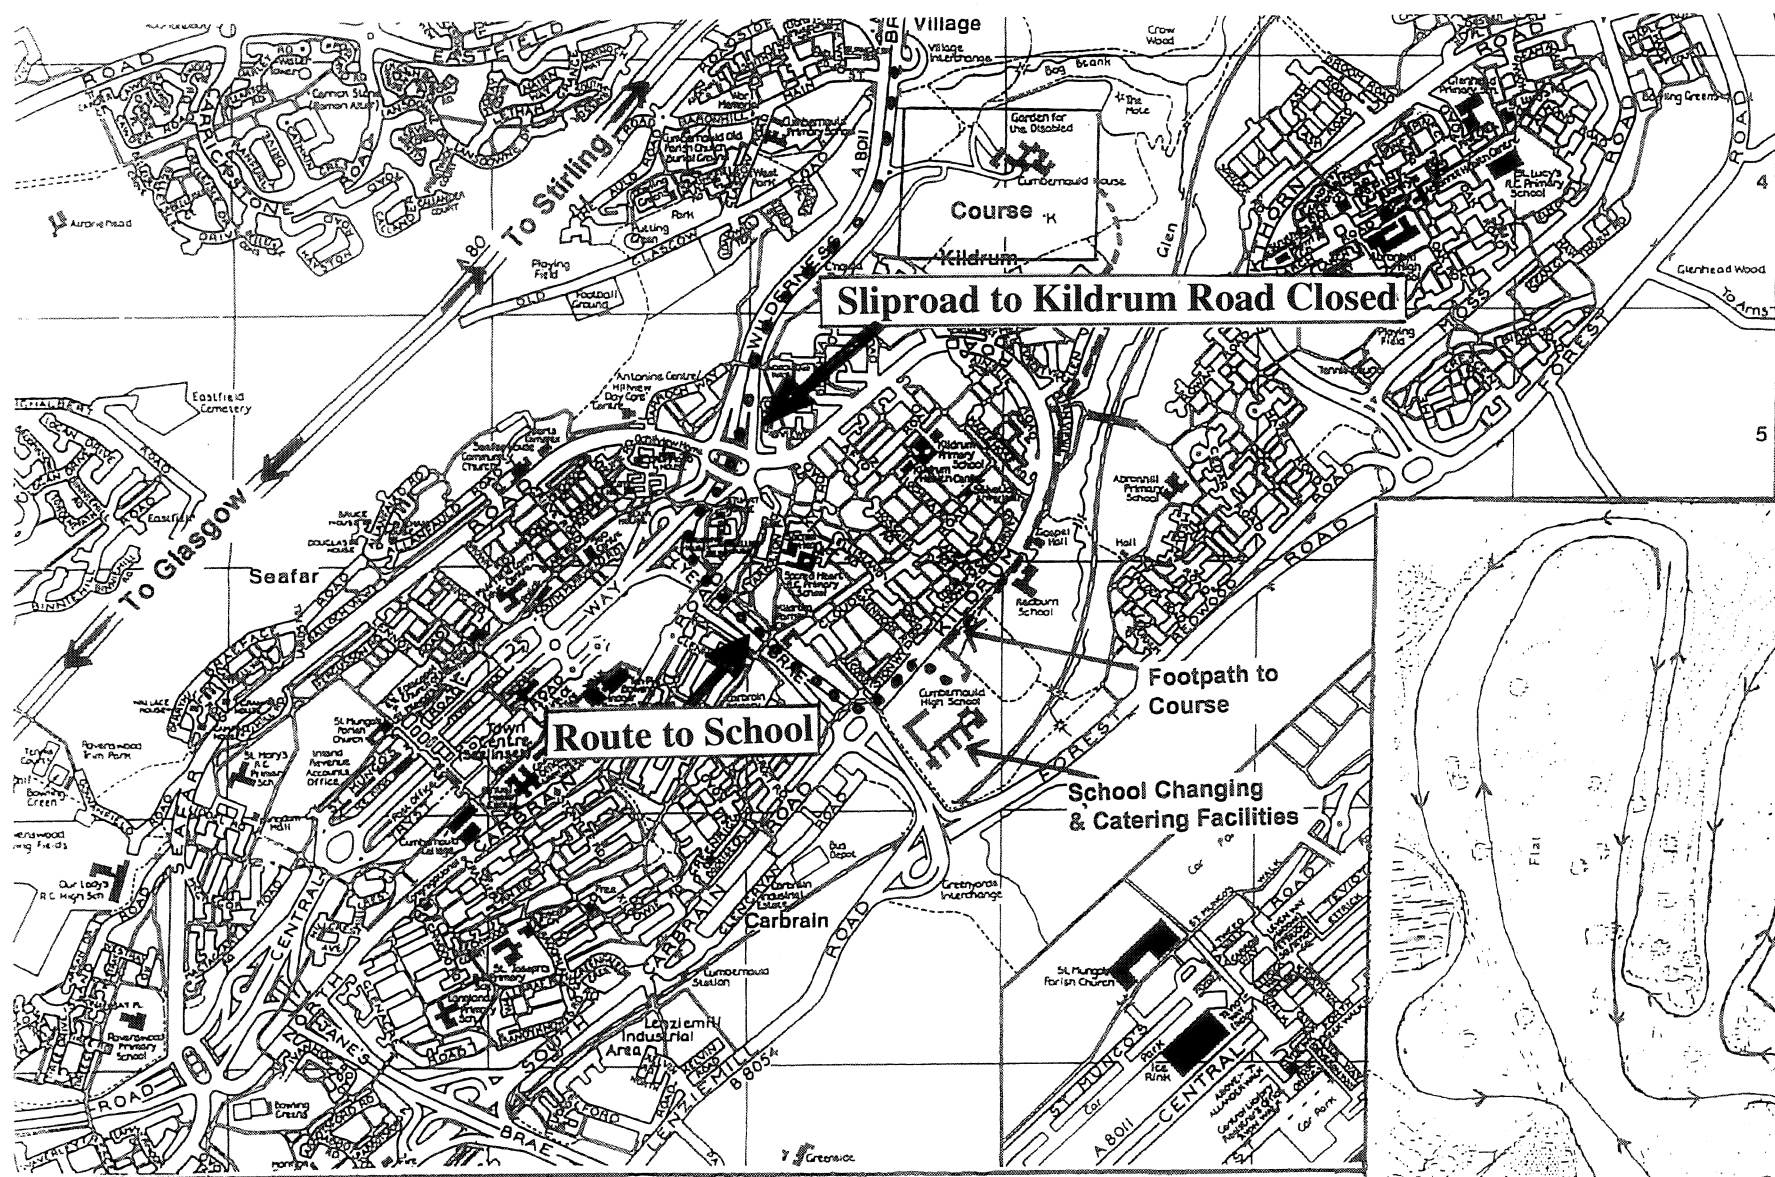

Scottish Athletics NATIONAL CROSS COUNTRY RELAY CHAMPIONSHIPS

Sponsored by
North Lanarkshire Council

COURSE MAP

RACE	START	DISTANCE
Young Females	12.30pm	3 X 2500Metres
Young Males	1.05pm	3 X 2500 "
Sen/Jun Women	1.40pm	3 X 4000 "
Sen/Jun Men	2.40pm	4 X 4000 "