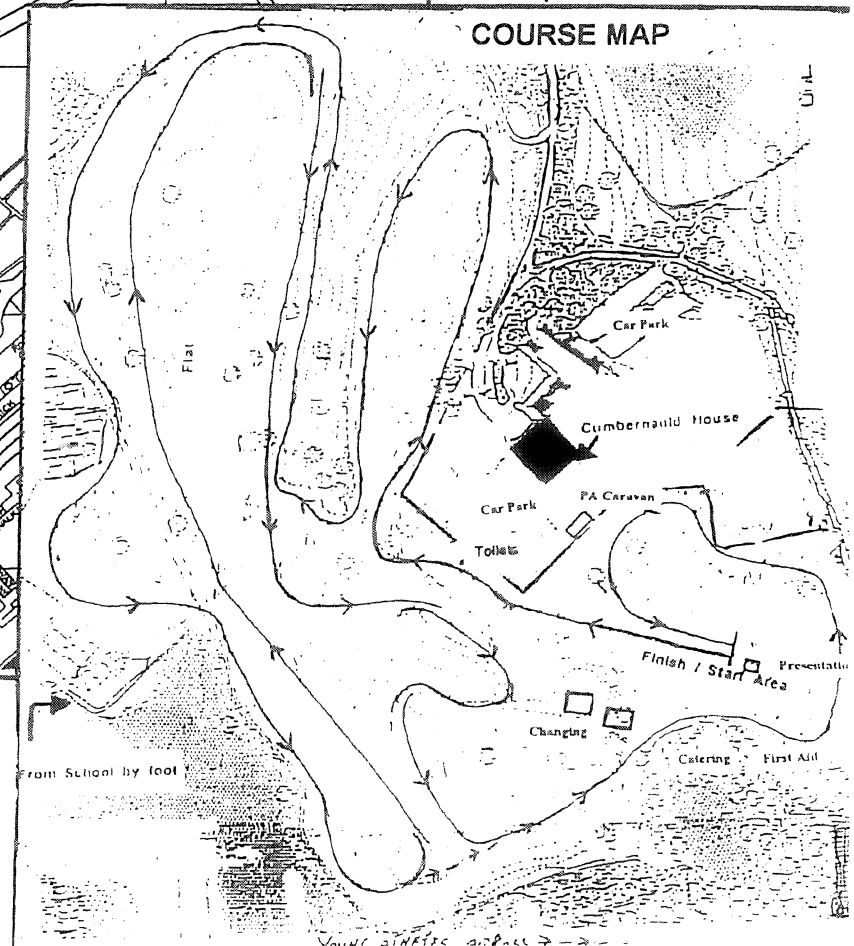

Scottish Athletics NATIONAL CROSS COUNTRY RELAY CHAMPIONSHIPS

Sponsored by
North Lanarkshire Council

COURSE MAP

RACE	START	DISTANCE
Young Females	12.30pm	3 X 2500Metres
Young Males	1.05pm	3 X 2500 "
Sen/Jun Women	1.40pm	3 X 4000 "
Sen/Jun Men	2.40pm	4 X 4000 "