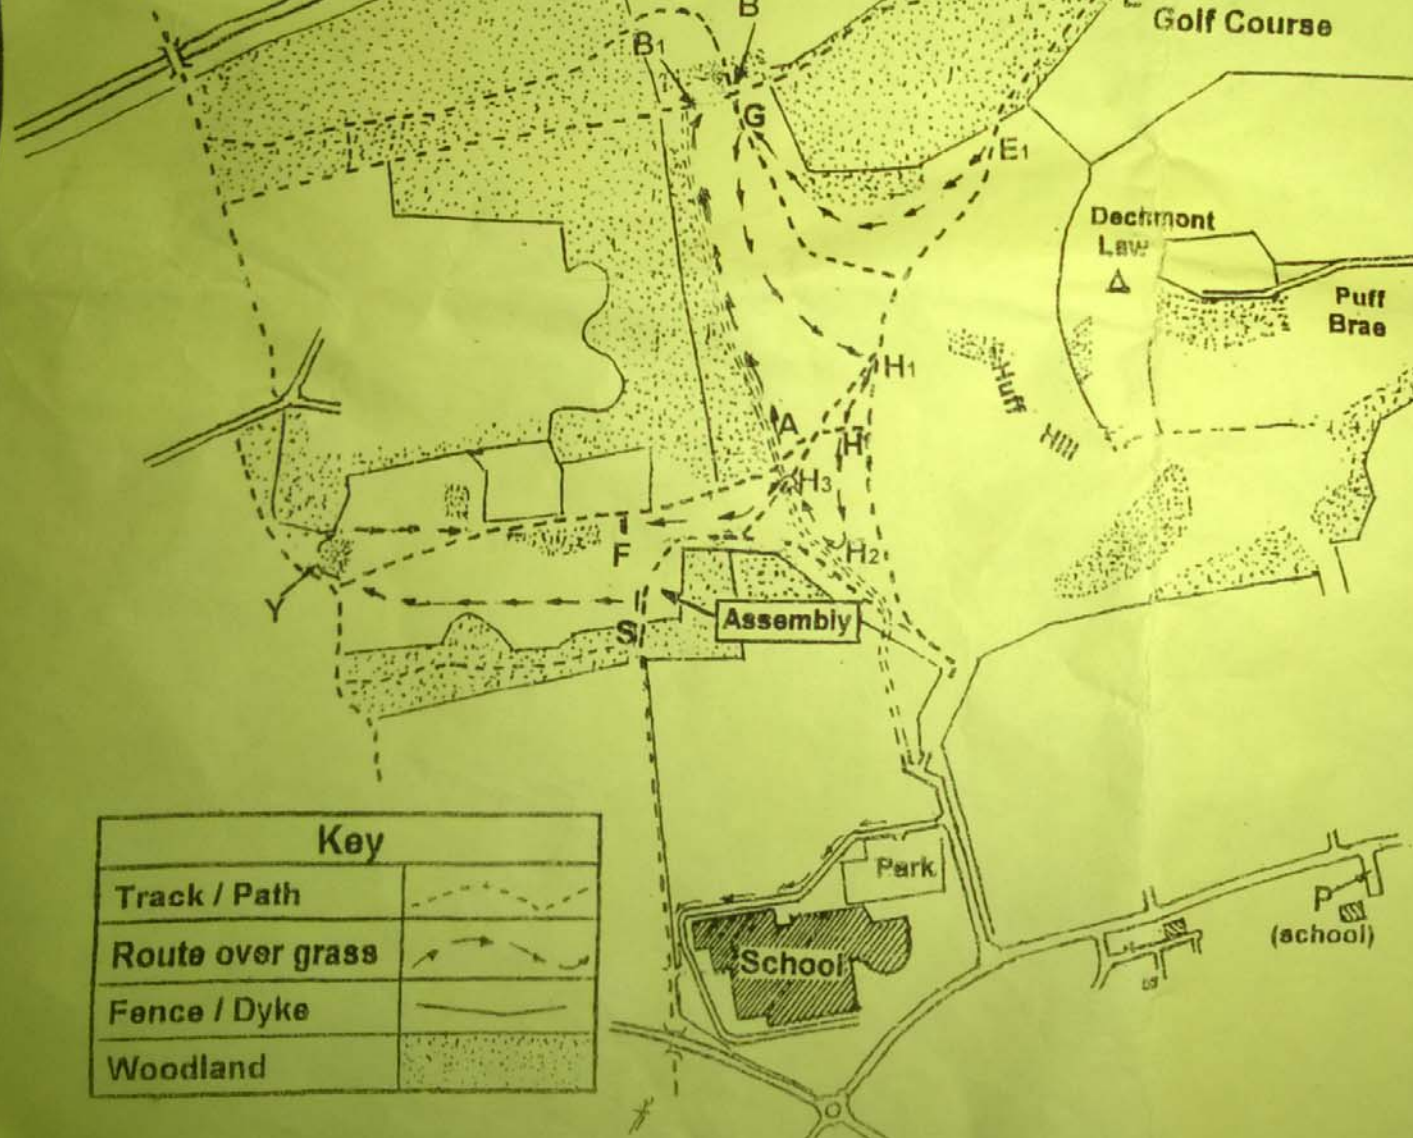

# West Lothian Schools & S.D.S. XC Races

Deans, Livingston.

## Marshals

M8 motorway

Key	
Track / Path	
Route over grass	
Fence / Dyke	
Woodland	

Schedule (Courses all suitable for spikes)			
Event	Time	Course	Km
P6 Girls	12.45	S-A-H-F	1.1
P6 Boys	12.55	S-A-H-F	1.1
P7 Girls	1.05	S-A-H-F	1.1
P7 Boys	1.15	S-A-H-F	1.1
S1G	1.25	S-A-B-G-H-F	1.7
S1B	1.35	S-A-B-G-H-F	1.7
S2G	1.45	S-A-B-C-E-G-H-F	2.5
S2B	1.55	S-A-B-C-E-G-H-F	2.5
S3G	2.05	S-A-B-C-E-G-H-F	2.5
S3B	2.15	S-A-B-C-E-G-H-F	2.5
S4/5/6G	2.25	S-A-B-C-E-G-H-F	2.5
S4/5/6B	2.35	S-A-B-C-D-E-G-H-F	3.25