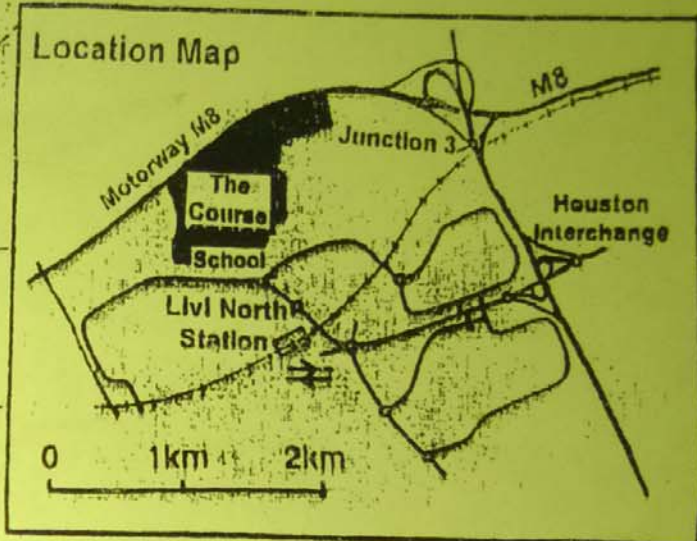

## Marshals

M8 motorway

Key	
Track / Path	
Route over grass	
Fence / Dyke	
Woodland	

Schedule (Courses all suitable for spikes)			
Event	Time	Course	Km
P6 Girls	12.45	S-A-H-F	1.1
P6 Boys	12.55	S-A-H-F	1.1
P7 Girls	1.05	S-A-H-F	1.1
P7 Boys	1.15	S-A-H-F	1.1
S1G	1.25	S-A-B-G-H-F	1.7
S1B	1.35	S-A-B-G-H-F	1.7
S2G	1.45	S-A-B-C-E-G-H-F	2.5
S2B	1.55	S-A-B-C-E-G-H-F	2.5
S3G	2.05	S-A-B-C-E-G-H-F	2.5
S3B	2.15	S-A-B-C-E-G-H-F	2.5
S4/5/6G	2.25	S-A-B-C-E-G-H-F	2.5
S4/5/6B	2.35	S-A-B-C-D-E-G-H-F	3.25