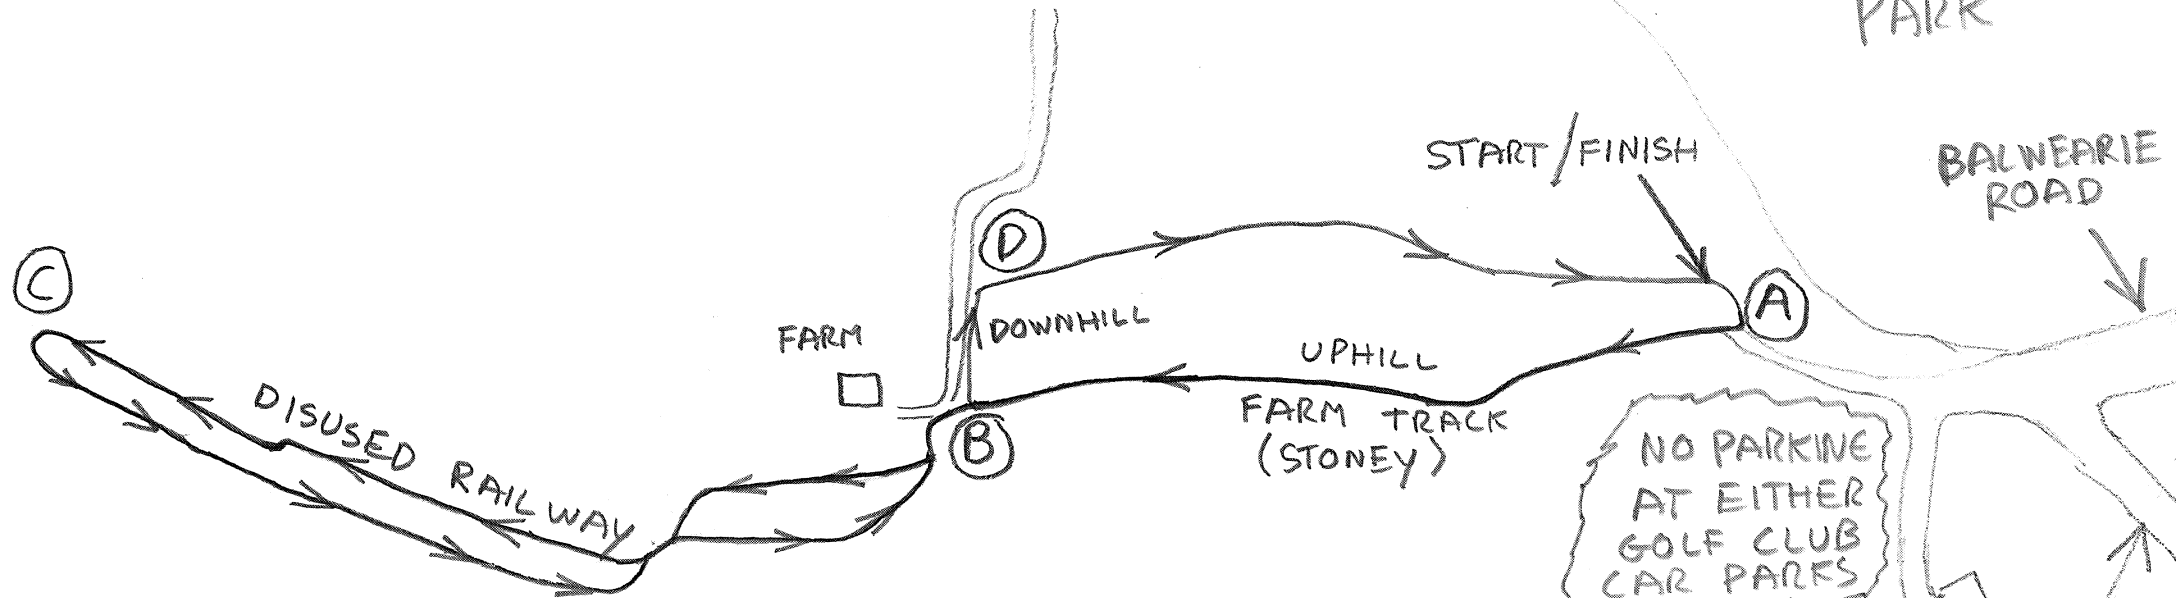

**NATIONAL MASTERS CROSS COUNTRY
CHAMPIONSHIPS
KIRKCALDY
SATURDAY 5th FEBRUARY 2011**

RACE	START	DISTANCE	LAPS	DESCRIPTION
Women and Men M65+	1.30pm	6,000 metres	Start-A-B-C-D-Finish	1 Big Lap
Men M40 up to M60	2.15pm	8,000 metres	Start-A-B-D-A-B-C-D-Finish	1 Small Lap + 1 Big Lap

THE COURSES ARE NOT SUITABLE FOR SPIKES

BALWEARIE HIGH SCHOOL
CHANGING/DECLARATIONS
300 METRES FROM COURSE