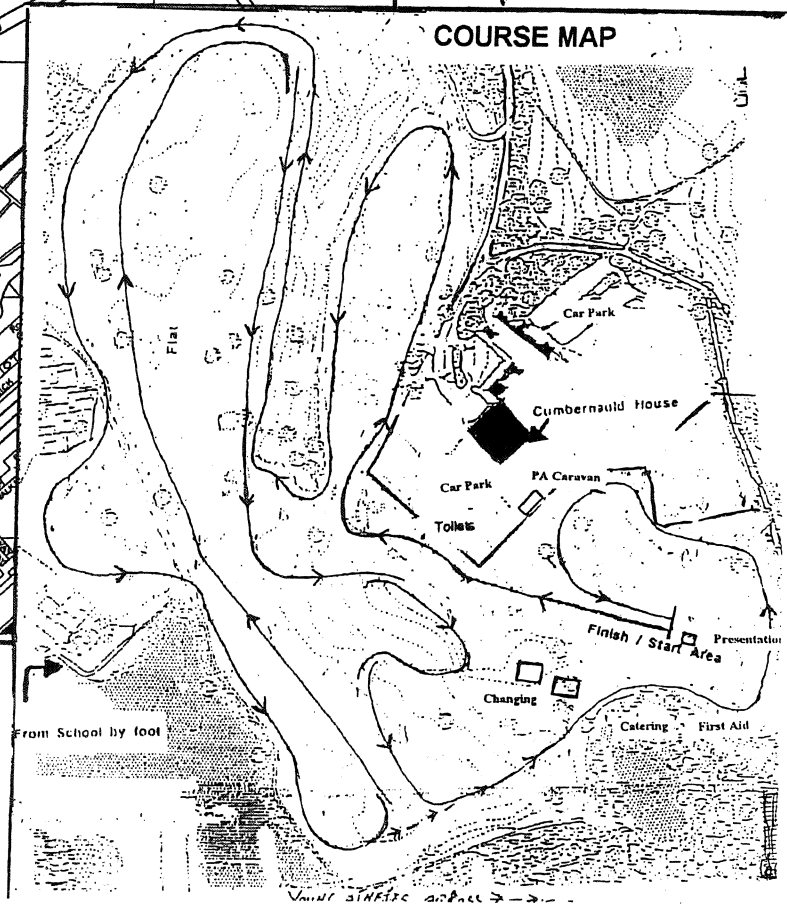

Scottish Athletics NATIONAL CROSS COUNTRY RELAY CHAMPIONSHIPS

Sponsored by
North Lanarkshire Council

COURSE MAP

RACE	START	DISTANCE
Young Females	12.30pm	3 X 2500Metres
Young Males	1.05pm	3 X 2500 "
Sen/Jun Women	1.40pm	3 X 4000 "
Sen/Jun Men	2.40pm	4 X 4000 "

Declarations Close 30minutes before each race
Its 1.5miles from declarations to the course.