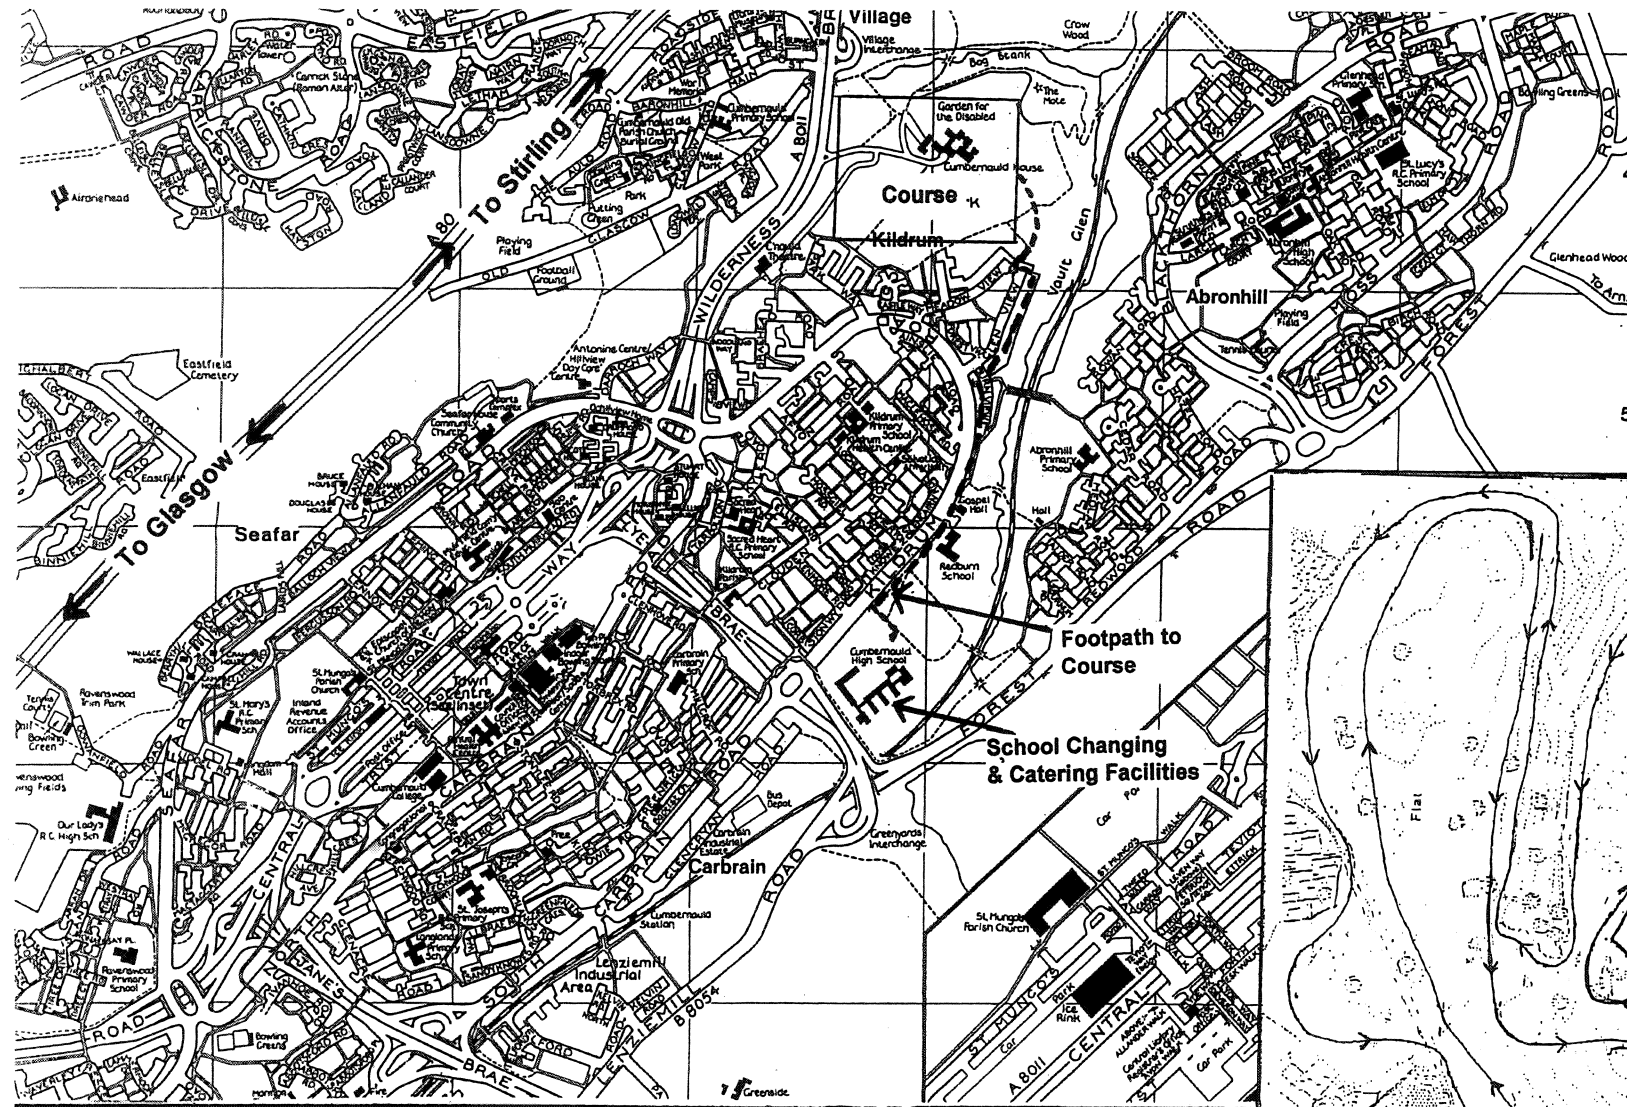

Scottish Athletics NATIONAL CROSS COUNTRY RELAY CHAMPIONSHIPS

Sponsored by
North Lanarkshire Council

COURSE MAP

RACE	START	DISTANCE
Young Females	12.30pm	3 X 2500Metres
Young Males	1.05pm	3 X 2500 "
Sen/Jun Women	1.40pm	3 X 4000 "
Sen/Jun Men	2.40pm	4 X 4000 "

Declarations Close 30minutes before each race
Its 1.5miles from declarations to the course.